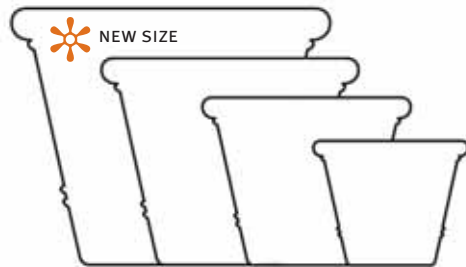

FOR DETAILS OF BASE, PLEASE SEE PAGE 31 OF THE CATALOGUE

CASSETTA FINESTRA

211

TINOZZA

214

W 120cm	W 100cm	W 80cm	W 60cm
H 100cm	H 80cm	H 65cm	H 50cm

DIA 40cm	DIA 35cm	DIA 30cm
----------	----------	----------

STAND
W 30cm
H 19cm

W 70cm	W 60cm	W 50cm
H 35cm	H 30cm	H 25cm
D 35cm	D 30cm	D 25cm

W 65cm	W 55cm	W 45cm
H 65cm	H 55cm	H 45cm

SILHOUETTES TO SCALE WITH LINE DRAWINGS